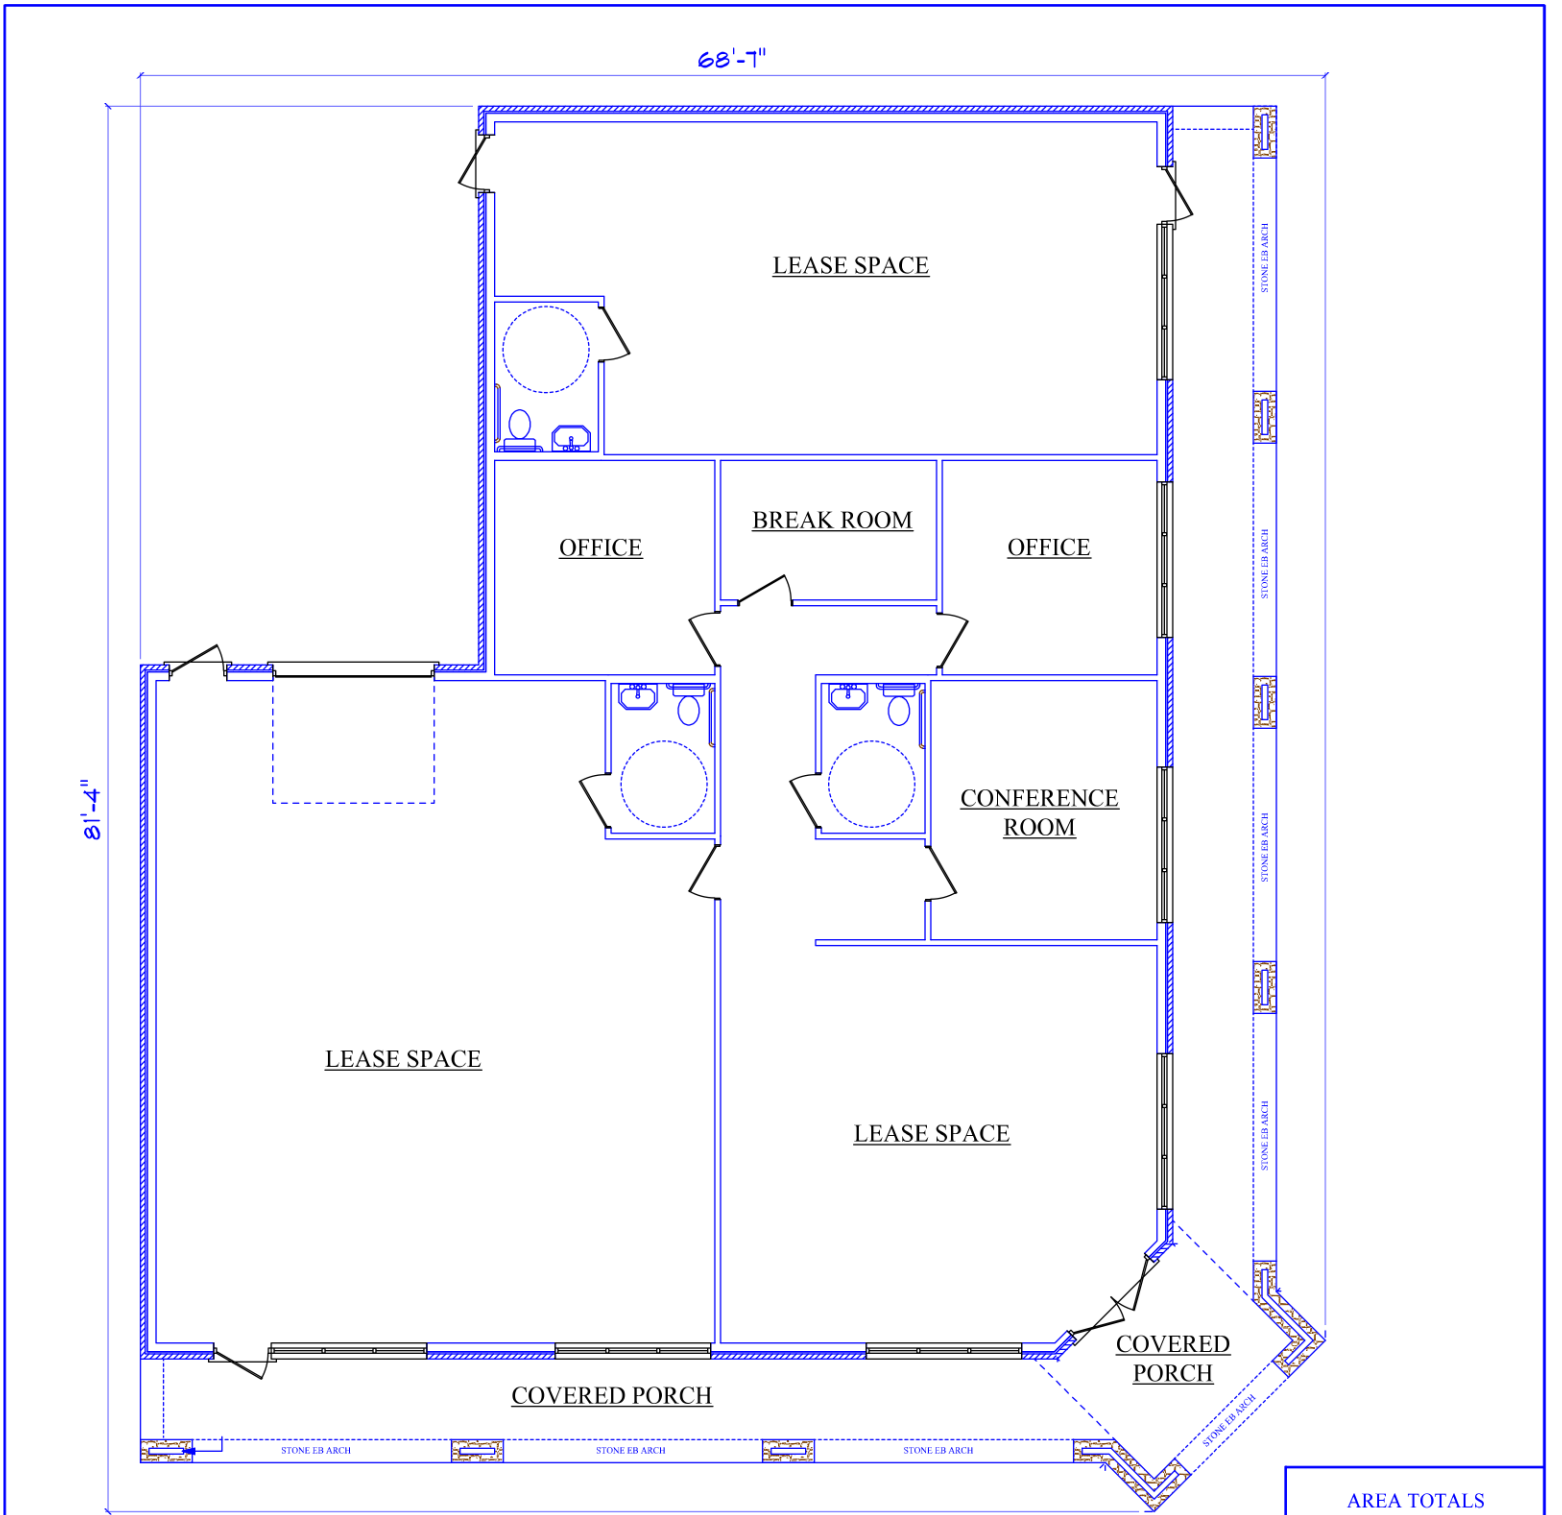

AREA TOTALS  
LIVING AREA 3676  
COVERED PORCH 859  
TOTAL SLAB 4535

PLAN I.D. 3676 RETAIL  
Blue Line Design Co.  
Copyright 2009

AREA TOTALS	
LIVING AREA	3676
COVERED PORCH	859
TOTAL SLAB	4535

PLAN I.D. 3676 RETAIL  
 Blue Line Design Co.  
 Copyright 2009