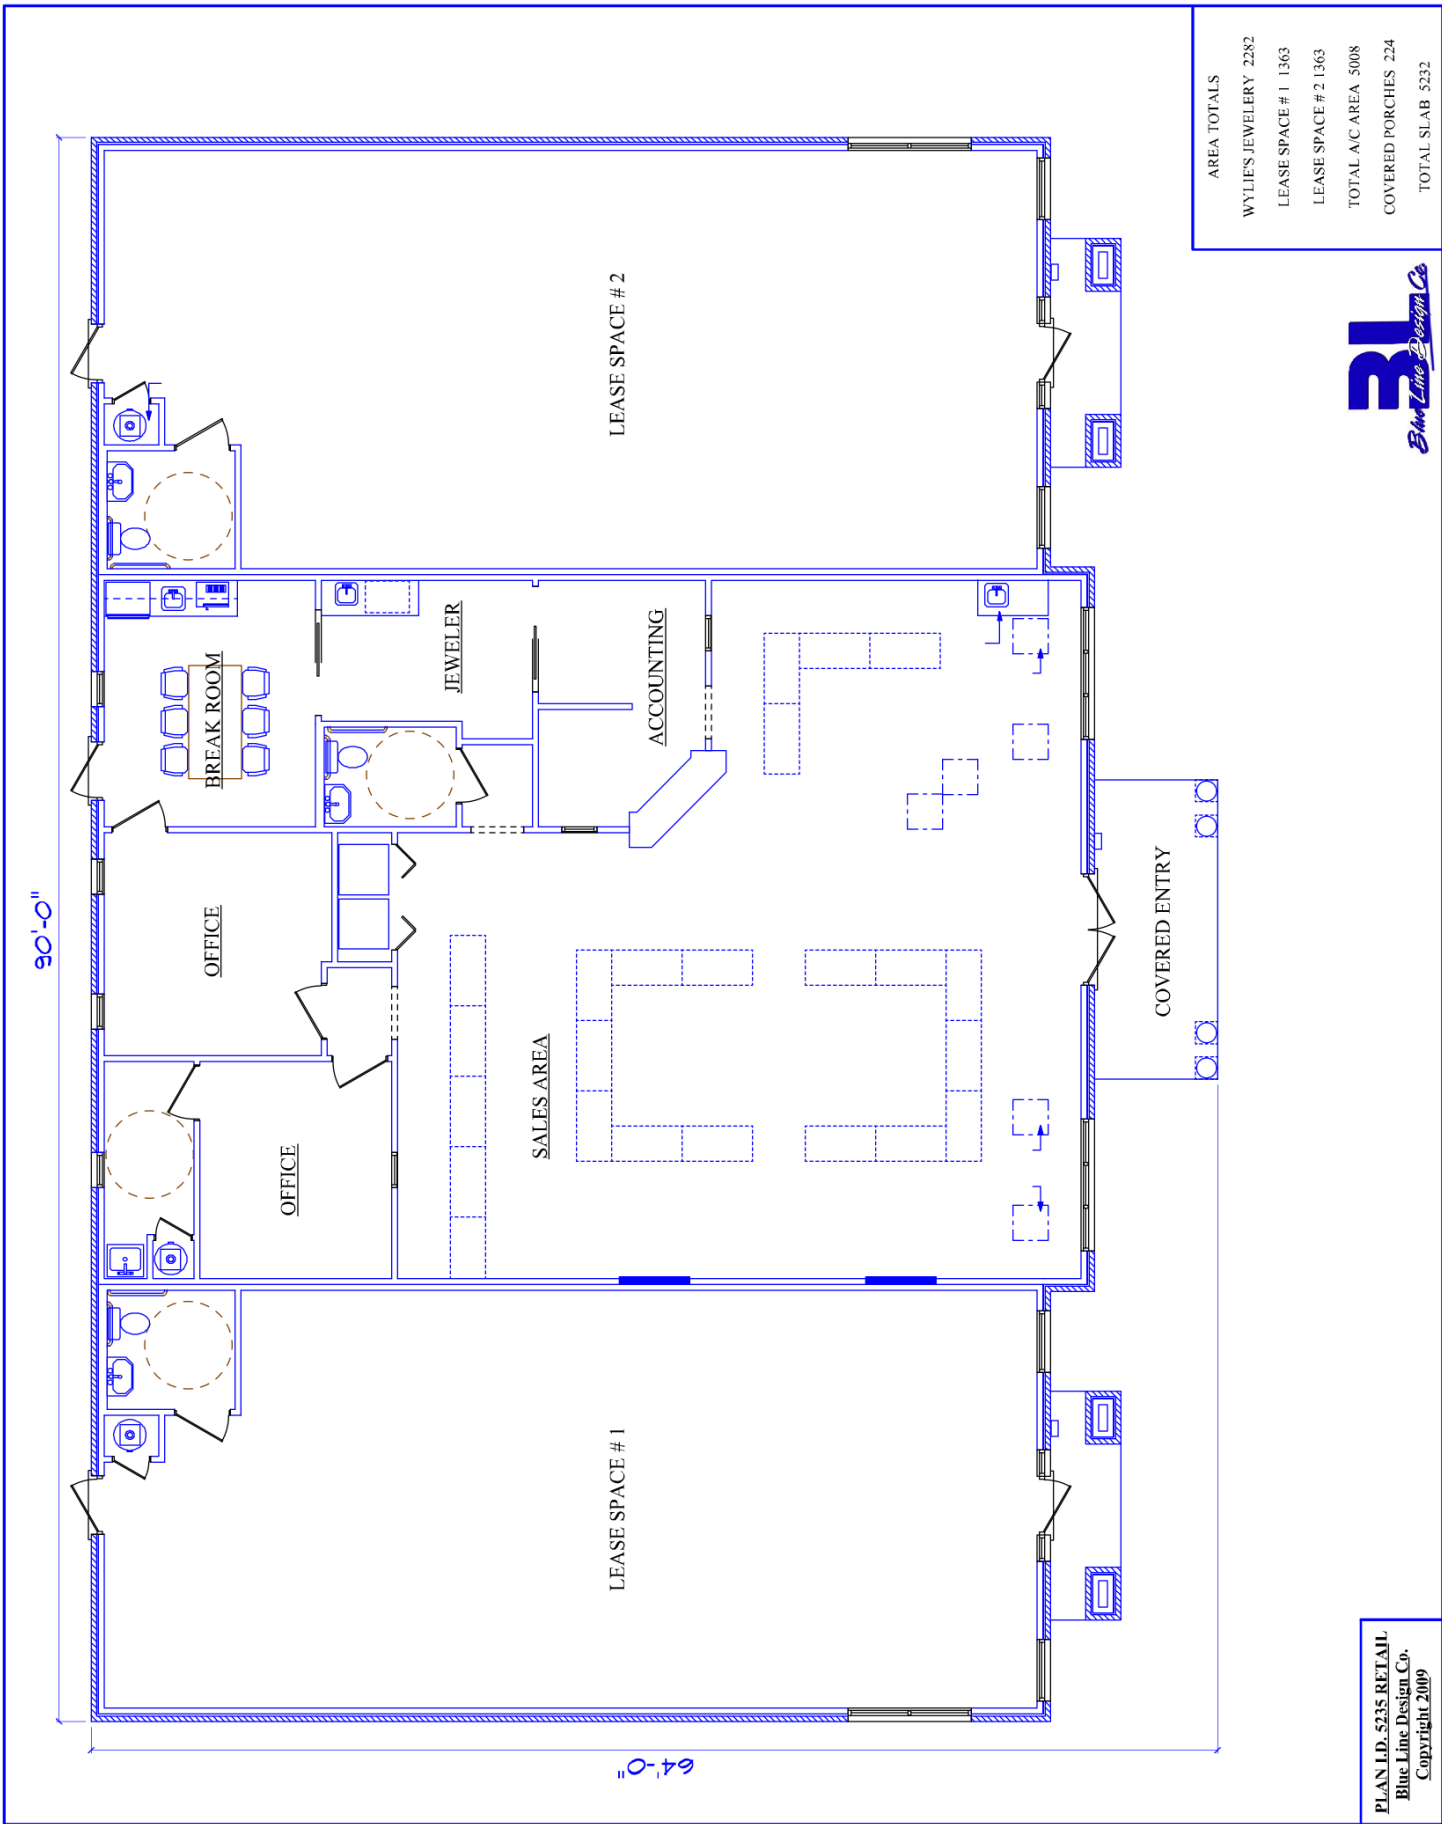

AREA TOTALS
WYLLIE'S JEWELRY 2282
LEASE SPACE # 1 1363
LEASE SPACE # 2 1363
TOTAL A/C AREA 5008
COVERED PORCHES 224
TOTAL SLAB 5232

PLAN I.D. 5235 RETAIL
Blue Line Design Co.
Copyright 2009

PLAN I.D. 5235 RETAIL.
 Blue Line Design Co.
 Copyright 2009