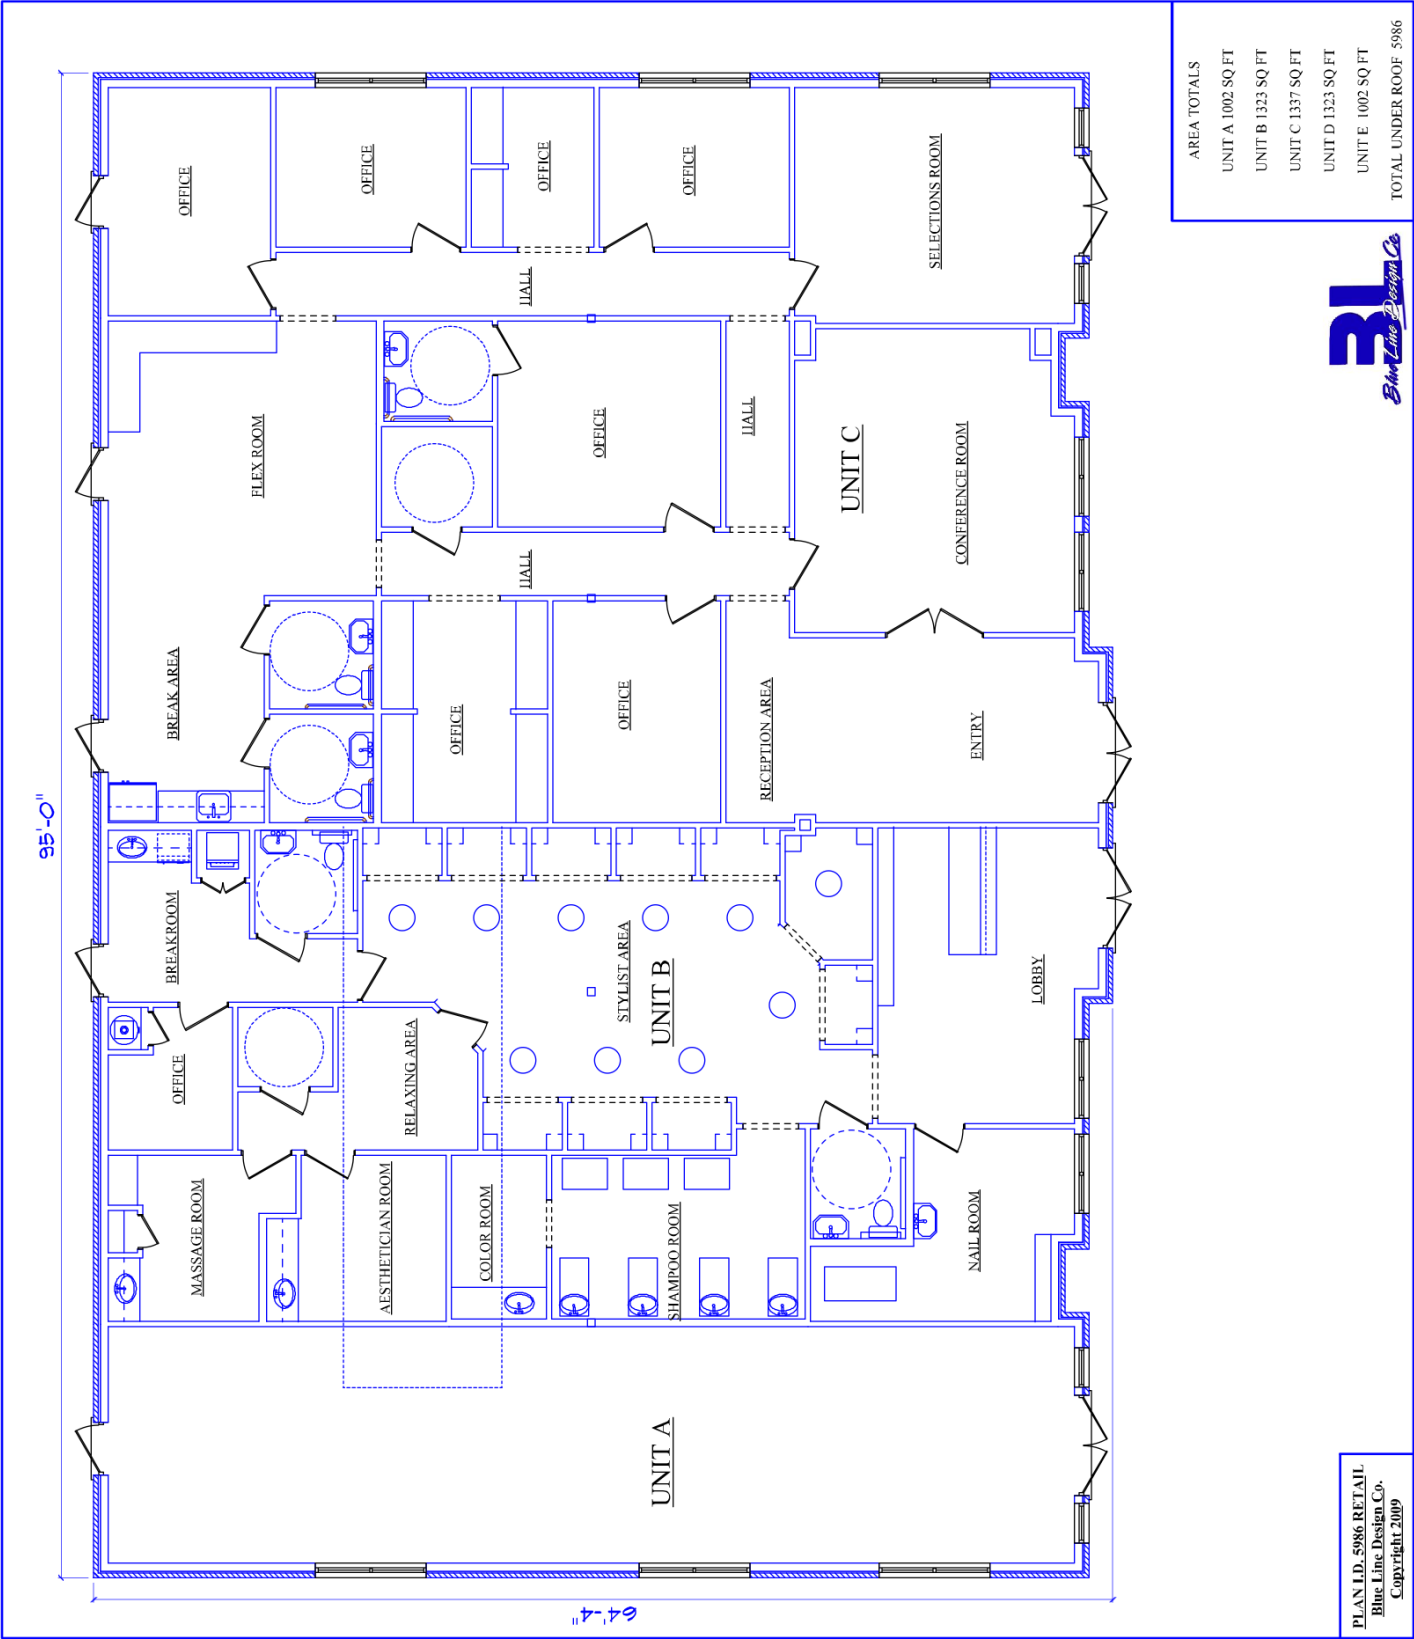

PLAN I.D. 5986 RETAIL  
 Blue Line Design Co.  
 Copyright 2009

AREA TOTALS	
UNIT A	1092 SQ FT
UNIT B	1323 SQ FT
UNIT C	1337 SQ FT
UNIT D	1323 SQ FT
UNIT E	1002 SQ FT
TOTAL UNDER ROOF: 5986	

PLAN I.D. 5986 RETAIL  
 Blue Line Design Co.  
 Copyright 2009